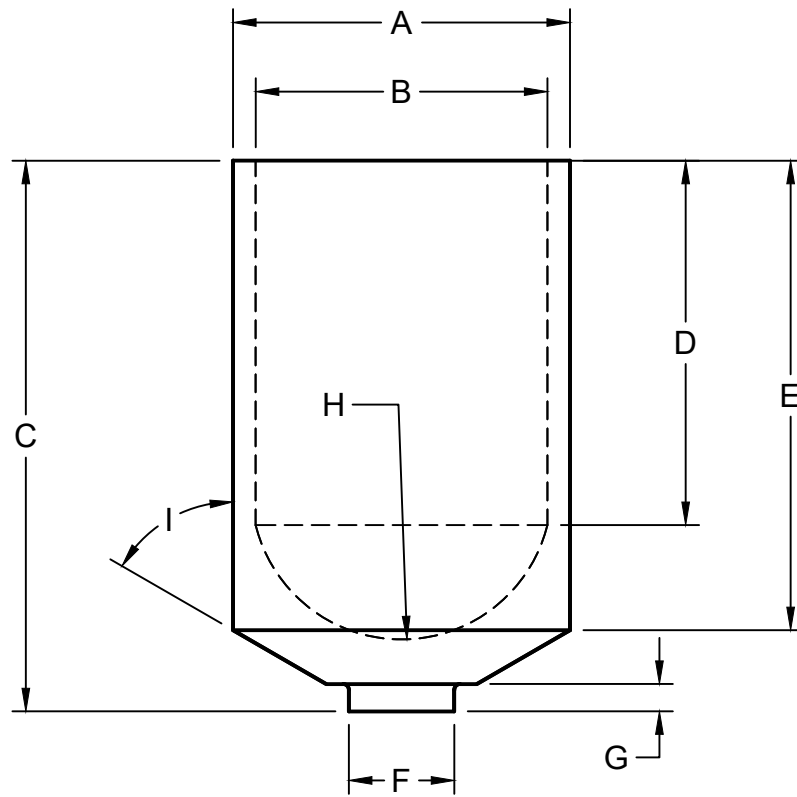

# Stock Crucibles Extended

Part Number	Dim A	Dim B	Dim C	Dim D	Dim E	Dim F	Dim G	Dim H	Dim I	High Purity
CR-395	.500	.395	.960	.586	.620	.268	.200	1.230	45 Deg	Yes
CR-585	.585	.507	.956	.632	.815	.183	.047	.261	30 Deg	Yes
CR-520	.500	.385	.957	.764	.843	.183	.051	.355	30 Deg	Yes

All Dimensions are in Inches